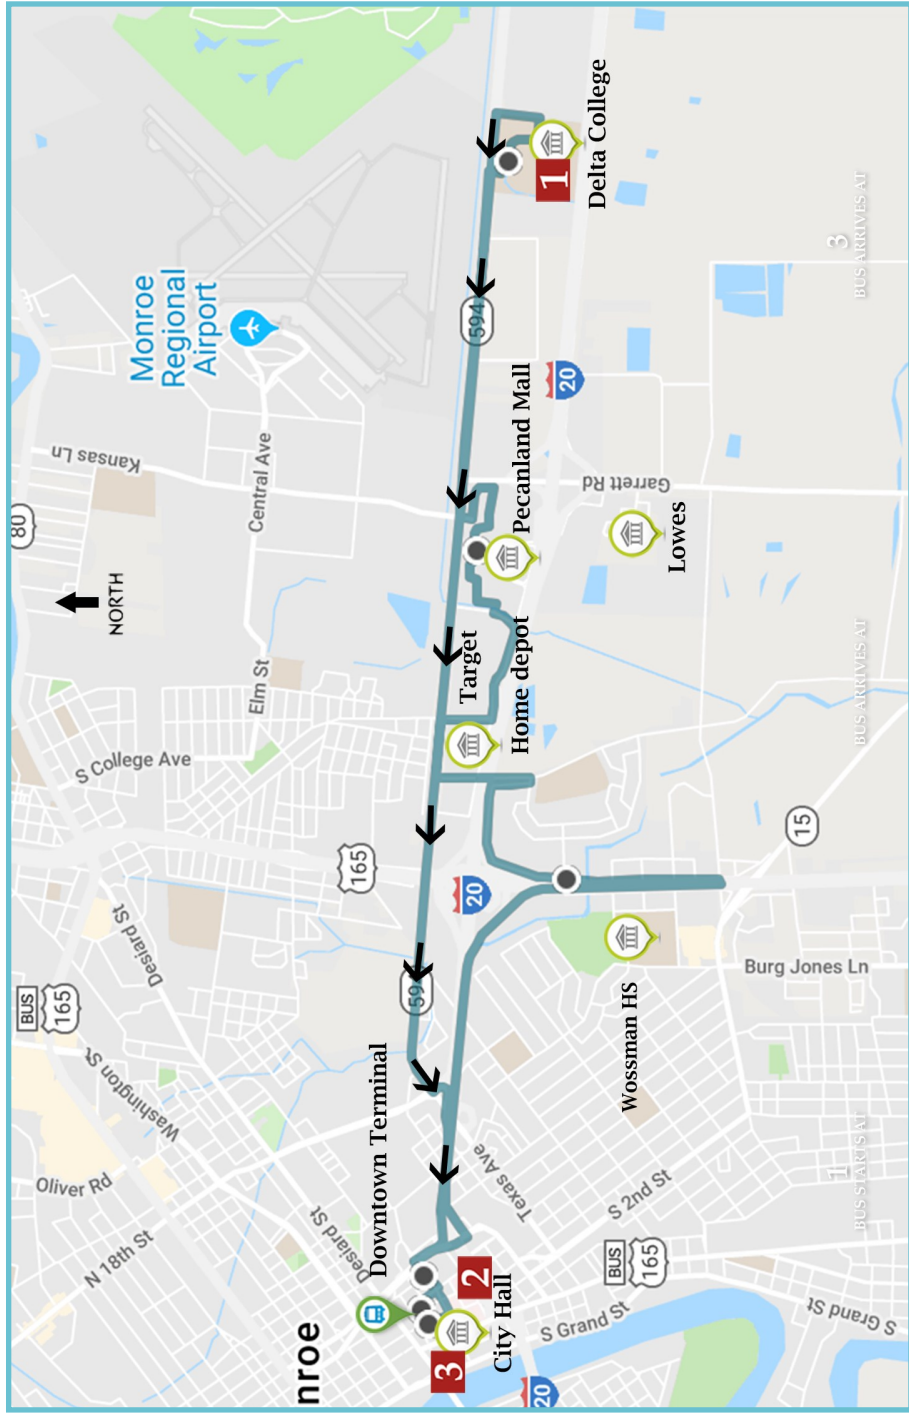

**PECANLAND MALL ROUTE: INBOUND** **ROUTE 4**

**1** BUS STARTS AT **Delta College**

**2** BUS ARRIVES AT **6th & Wood**

**3** BUS ARRIVES AT **Downtown Terminal**

Proudly managed by **First Transit**

MONDAY - SATURDAY					
Delta College		Wood and 6th		Downtown Terminal	
AM	PM	AM	PM	AM	PM
6:38 AM	12:28 PM	6:48 AM	12:28 PM	6:50 AM	12:40 PM
7:28 AM	1:18 PM	7:38 AM	1:28 PM	7:40 AM	1:30 PM
8:18 AM	2:08 PM	8:28 AM	2:18 PM	8:30 AM	2:20 PM
9:08 AM	2:58 PM	9:18 AM	3:08 PM	9:20 AM	3:10 PM
9:58 AM	3:48 PM	10:08 AM	3:58 PM	10:10 AM	4:00 PM
10:48 AM	4:38 PM	10:58 AM	4:48 PM	11:00 AM	4:50 PM
11:38 AM	5:28 PM	11:48 AM	5:38 PM	11:50 AM	5:40 PM
	6:18 PM		6:28 PM		6:30 PM

SEE OTHER SIDE FOR INFORMATION ABOUT BUSES GOING AWAY FROM DOWNTOWN

**RIDE GUIDE**

Schedule Route Information  
Revised December 1, 2022

**ROUTE 4 POINTS OF INTEREST:**

- ◆ Target
- ◆ Pecanland Mall
- ◆ Home Depot
- ◆ Wossman High School
- ◆ Delta College
- ◆ City Hall

Watch this route in real-time on the  
ETA SPOT app.

**318.329.2207**

Monroe Transit System [www.mtsbus.org](http://www.mtsbus.org)

# ROUTE 4

1 BUS STARTS AT Downtown Terminal  
 2 BUS ARRIVES AT MLK & Century  
 3 BUS ARRIVES AT Pecanland Mall  
 4 BUS ARRIVES AT Delta College

Lowes Extension. Please call 329-2207 for transportation.