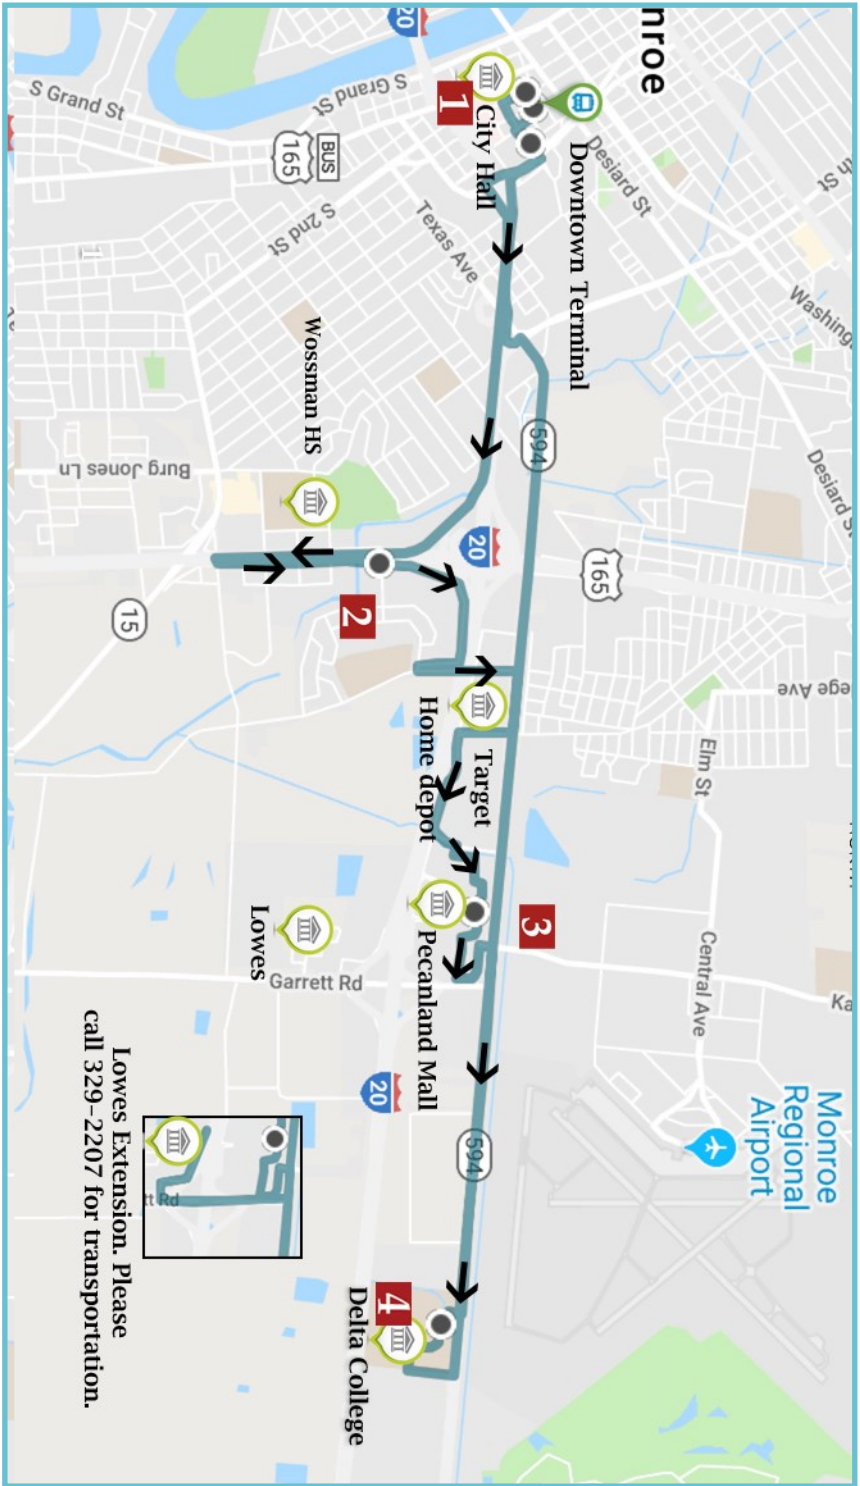

SEE OTHER SIDE FOR INFORMATION ABOUT BUSES GOING AWAY FROM DOWNTOWN

**RIDE GUIDE**

Schedule Route Information  
Revised December 1, 2022

**ROUTE 4 POINTS OF INTEREST:**

- ◆ Target
- ◆ Pecanland Mall
- ◆ Home Depot
- ◆ Wossman High School
- ◆ Delta College
- ◆ City Hall

Watch this route in real-time on the  
ETA SPOT app.

**318.329.2207**

Monroe Transit System [www.mtsbus.org](http://www.mtsbus.org)

# PECANLAND MALL ROUTE: OUTBOUND

# ROUTE 4

1 BUS STARTS AT Downtown Terminal  
 2 BUS ARRIVES AT MLK & Century  
 3 BUS ARRIVES AT Pecanland Mall  
 4 BUS ARRIVES AT Delta College

Lowes Extension. Please call 329-2207 for transportation.