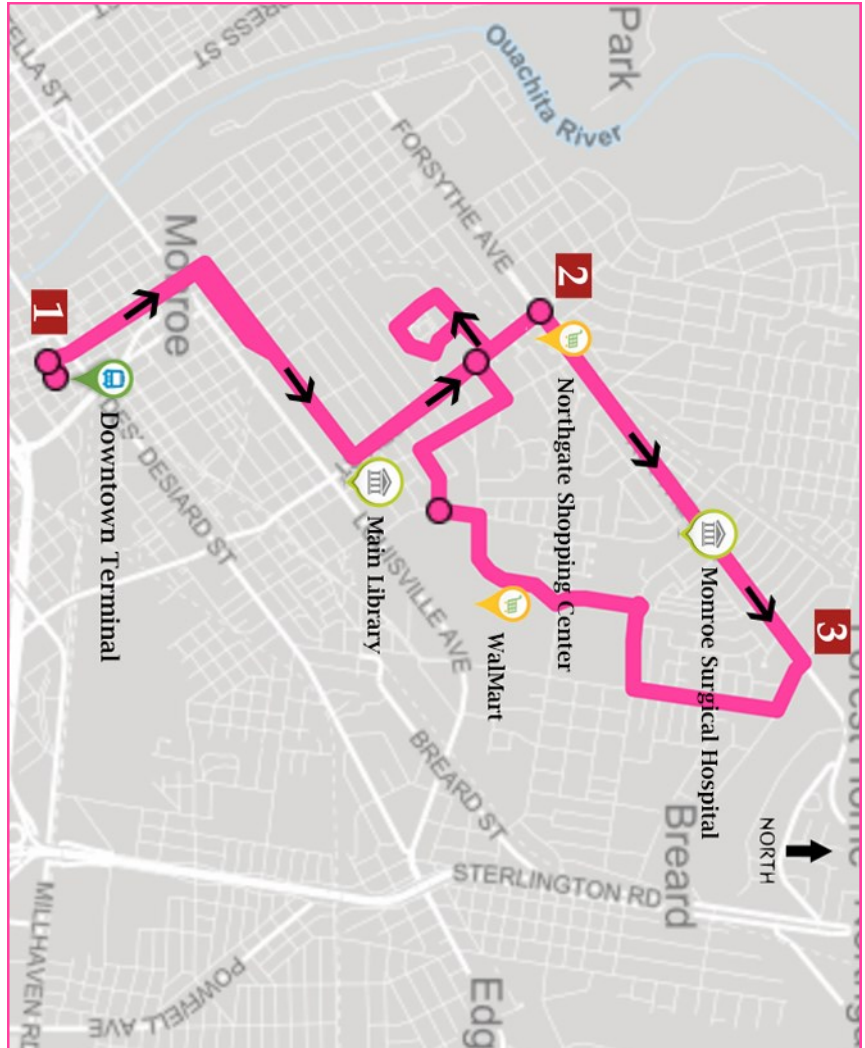

# ROUTE 3

**1**  
BUS STARTS AT  
Forsythe & Loop

**2**  
BUS ARRIVES AT  
18th & Ave of America

**3**  
BUS ARRIVES AT  
Hudson & 6th

**4**  
BUS ARRIVES AT  
Downtown Terminal

Proudly managed by **First Transit**

## RIDE GUIDE

Schedule Route Information  
Revised December 1, 2022

### ROUTE 3 POINTS OF INTEREST:

- ◆ Northgate Shopping Center
- ◆ Monroe Surgical Hospital
- ◆ Main Library
- ◆ Neighborhood WalMart

Watch this route in real-time on the  
ETA SPOT app.

318.329.2207

Monroe Transit System [www.mtsbus.org](http://www.mtsbus.org)

# ROUTE 3

1  
BUS STARTS AT  
Downtown Terminal

2  
BUS ARRIVES AT  
18th & Forsythe

3  
BUS ARRIVES AT  
Forsythe & Loop

MONDAY - SATURDAY					
Downtown Terminal (D)		18th Street & Forsythe		Forsythe & Loop	
AM	PM	AM	PM	AM	PM
6:07 AM	12:47 PM	6:39 AM	12:29 PM	6:27 AM	12:17 PM
6:57 AM	1:37 PM	7:29 AM	1:19 PM	7:17 AM	1:07 PM
7:47 AM	2:27 PM	8:19 AM	2:09 PM	8:07 AM	1:57 PM
8:37 AM	3:17 PM	9:09 AM	2:59 PM	8:57 AM	2:47 PM
9:27 AM	4:07 PM	9:59 AM	3:49 PM	9:47 AM	3:37 PM
*10:17 AM	4:57 PM	10:49 AM	4:39 PM	10:37 AM	4:27 PM
11:07 AM		11:39 AM	5:29 PM	11:27 AM	5:17 PM
11:57 AM					