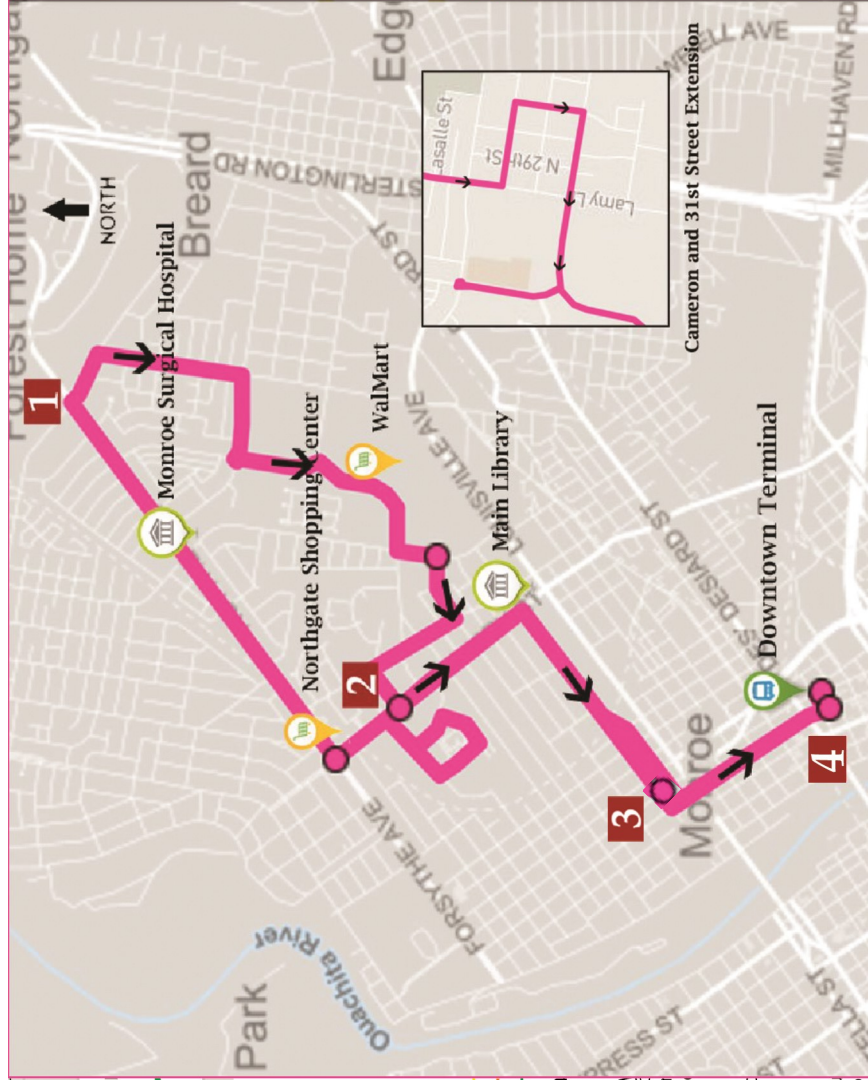

# ROUTE 3

**1**  
BUS STARTS AT  
Forsythe & Loop

**2**  
BUS ARRIVES AT  
18th & Ave of America

**3**  
BUS ARRIVES AT  
Hudson & 6th

**4**  
BUS ARRIVES AT  
Downtown Terminal

Proudly managed by **First Transit**

MONDAY - SATURDAY						
Forsythe & Loop Rd	18th Street & Ave. of America		Hudson & 6th		Downtown Terminal	
	AM	PM	AM	PM	AM	PM
6:27 AM	12:17 PM	6:33 AM	12:23 PM	6:47 AM	12:37 PM	6:50 AM
7:17 AM	1:07 PM	7:23 AM	1:13 PM	7:37 AM	1:27 PM	7:40 AM
8:07 AM	1:57 PM	8:13 AM	2:03 PM	8:27 AM	2:17 PM	8:30 AM
8:57 AM	2:47 PM	9:03 AM	2:53 PM	9:17 AM	3:07 PM	9:20 AM
9:47 AM	3:37 PM	9:53 AM	3:43 PM	10:07 AM	3:57 PM	10:10 AM
*10:37 AM	4:27 PM	10:43 AM	4:33 PM	10:57 AM	4:47 PM	11:00 AM
11:27 AM	5:17 PM	11:33 AM	5:23 PM	11:47 AM	5:37 PM	11:50 AM
	6:07 PM	6:13 PM		6:27 PM		6:30 PM

### ROUTE 3 POINTS OF INTEREST:

- ◆ Northgate Shopping Center
- ◆ Monroe Surgical Hospital
- ◆ Main Library
- ◆ Neighborhood WalMart

Watch this route in real-time on the  
ETA SPOT app.

318.329.2207

Monroe Transit System [www.mtsbus.org](http://www.mtsbus.org)

# ROUTE 3

1  
BUS STARTS AT  
Downtown Terminal

2  
BUS ARRIVES AT  
18th & Forsythe

3  
BUS ARRIVES AT  
Forsythe & Loop

MONDAY - SATURDAY					
Downtown Terminal (D)		18th Street & Forsythe		Forsythe & Loop	
AM	PM	AM	PM	AM	PM
6:07 AM	12:47 PM	6:39 AM	12:29 PM	6:27 AM	12:17 PM
6:57 AM	1:37 PM	7:29 AM	1:19 PM	7:17 AM	1:07 PM
7:47 AM	2:27 PM	8:19 AM	2:09 PM	8:07 AM	1:57 PM
8:37 AM	3:17 PM	9:09 AM	2:59 PM	8:57 AM	2:47 PM
9:27 AM	4:07 PM	9:59 AM	3:49 PM	9:47 AM	3:37 PM
*10:17 AM	4:57 PM	10:49 AM	4:39 PM	10:37 AM	4:27 PM
11:07 AM		11:39 AM	5:29 PM	11:27 AM	5:17 PM
11:57 AM					