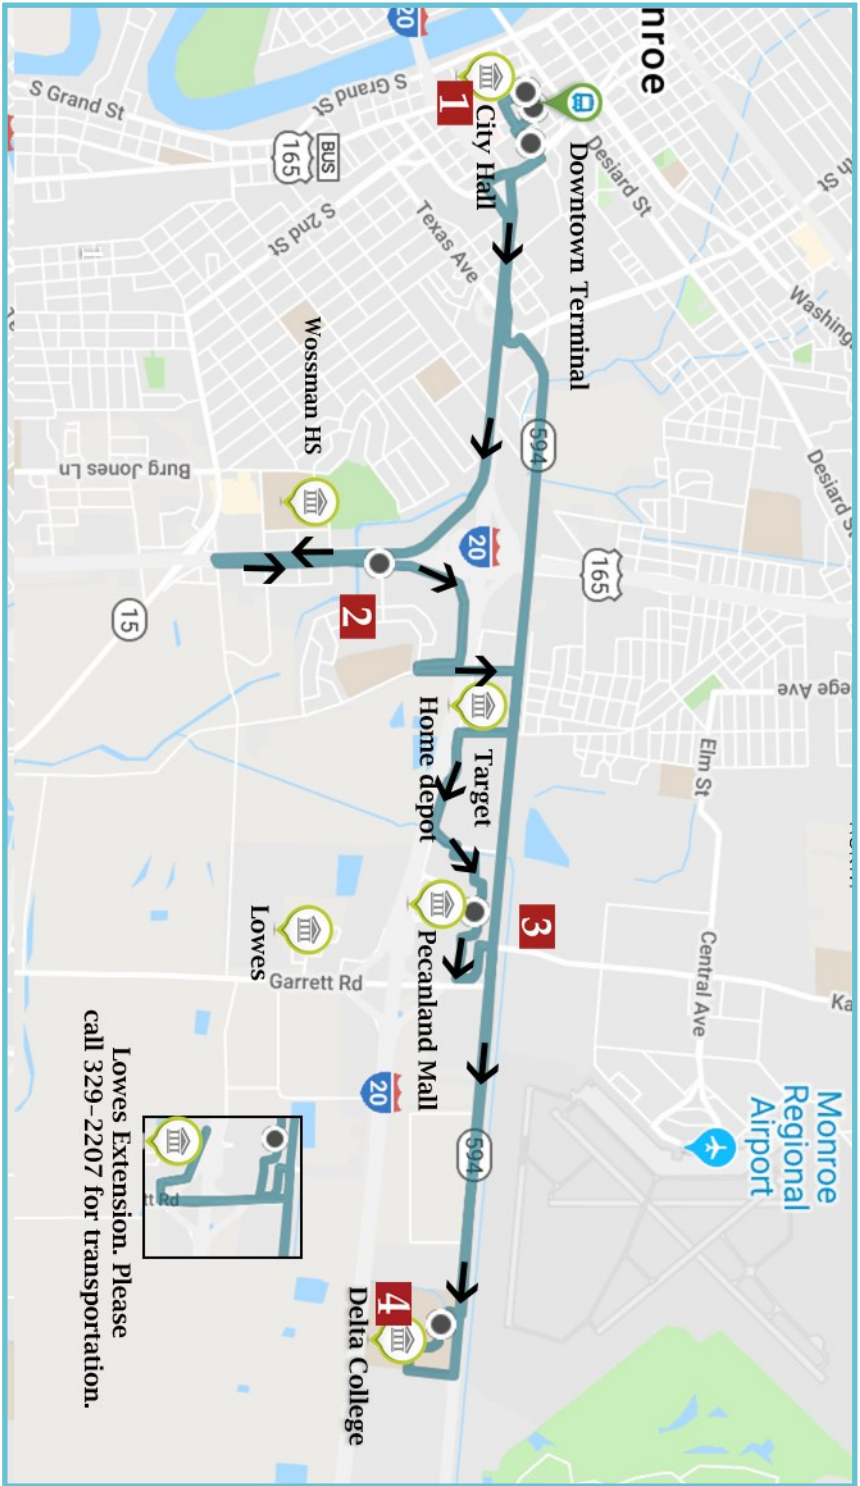

SEE OTHER SIDE FOR INFORMATION ABOUT BUSES GOING AWAY FROM DOWNTOWN

RIDE GUIDE

Schedule Route Information
Revised December 1, 2022

ROUTE 4 POINTS OF INTEREST:

- ◆ Target
- ◆ Pecanland Mall
- ◆ Home Depot
- ◆ Wossman High School
- ◆ Delta College
- ◆ City Hall

Watch this route in real-time on the
ETA SPOT app.

318.329.2207

Monroe Transit System www.mtsbus.org

PECANLAND MALL ROUTE: OUTBOUND

ROUTE 4

1 BUS STARTS AT Downtown Terminal
 2 BUS ARRIVES AT MLK & Century
 3 BUS ARRIVES AT Pecanland Mall
 4 BUS ARRIVES AT Delta College

Downtown Terminal		Century		Pecanland Mall		Delta College	
AM	PM	AM	PM	AM	PM	AM	PM
6:07 AM	12:47 PM	6:16 AM	12:06 PM	6:26 AM	12:16 PM	6:38 AM	12:28 PM
6:57 AM	1:37 PM	7:06 AM	12:56 PM	7:16 AM	1:06 PM	7:28 AM	1:18 PM
7:47 AM	2:27 PM	7:56 AM	1:46 PM	8:06 AM	1:56 PM	8:18 AM	2:08 PM
8:37 AM	3:17 PM	8:46 AM	2:36 PM	8:56 AM	2:46 PM	9:08 AM	2:58 PM
9:27 AM	4:07 PM	9:36 AM	3:26 PM	9:46 AM	3:36 PM	9:58 AM	3:48 PM
10:17 AM	4:57 PM	10:26 AM	4:16 PM	10:36 AM	4:26 PM	10:48 AM	4:38 PM
11:07 AM	5:47 PM	11:16 AM	5:06 PM	11:26 AM	5:16 PM	11:38 AM	5:28 PM
11:57 AM			5:56 PM		6:06 PM		6:18 PM

TEN RIDE TICKETS

Full fare	\$11.25
Medicare/Elderly & Disabled	\$4.50
Student	\$8.00

Transfer Information: To complete your one-way trip, you may transfer from one route to another, with a transfer which is obtained from your driver when you pay your initial fare. Transfers are valid for a limited time (15 minutes) or until your next connecting bus. Transfers are only valid at the Downtown Terminal.