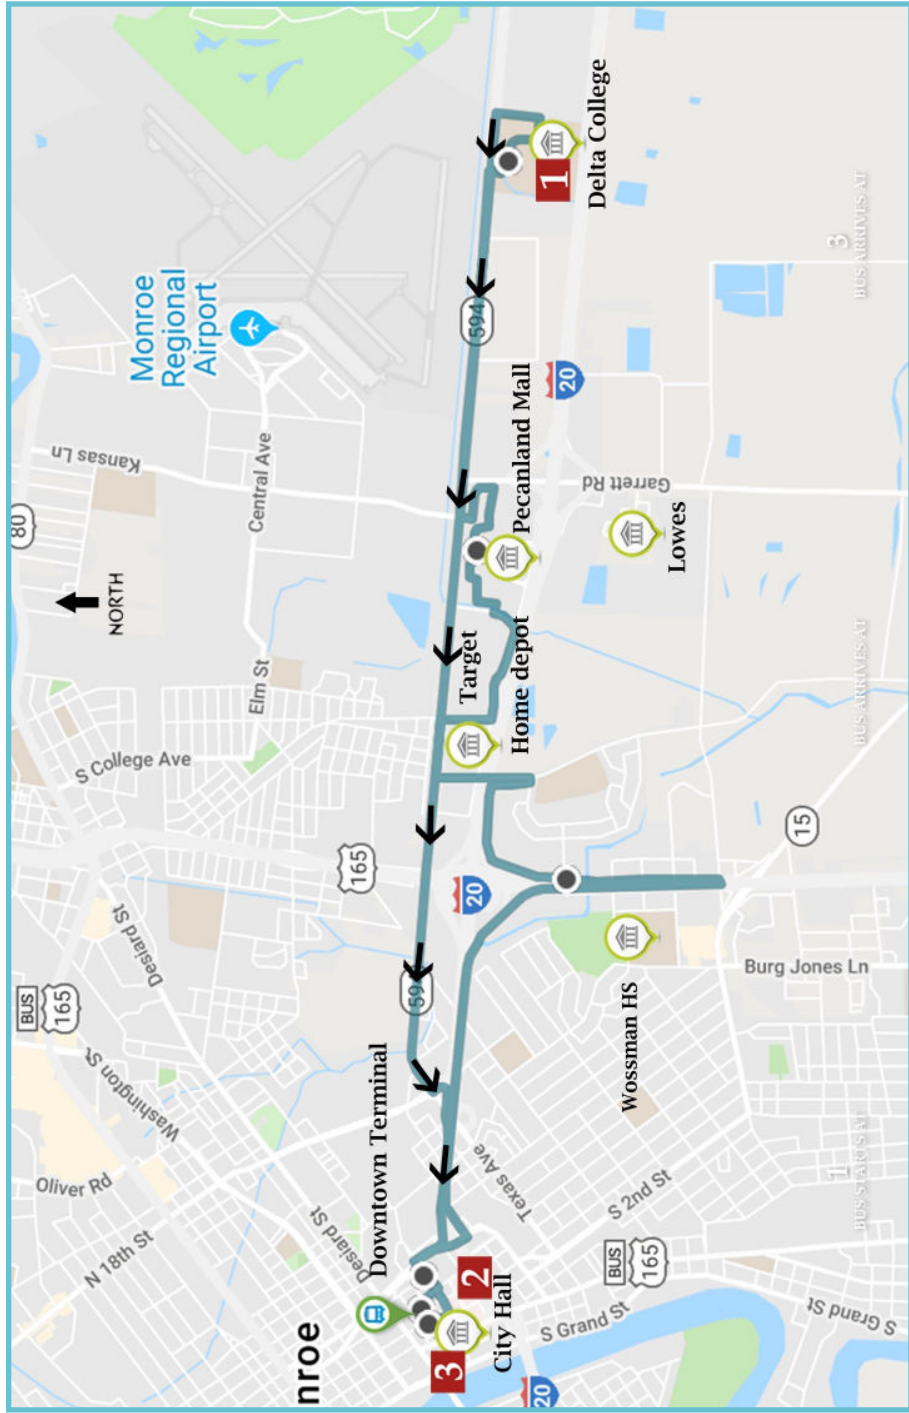

PECANLAND MALL ROUTE: INBOUND **ROUTE 4**

1 BUS STARTS AT **Delta College**

2 BUS ARRIVES AT **6th & Wood**

3 BUS ARRIVES AT **Downtown Terminal**

Proudly managed by **First Transit**

MONDAY - SATURDAY					
Delta College		Wood and 6th		Downtown Terminal	
AM	PM	AM	PM	AM	PM
6:38 AM	12:28 PM	6:48 AM	12:28 PM	6:50 AM	12:40 PM
7:28 AM	1:18 PM	7:38 AM	1:28 PM	7:40 AM	1:30 PM
8:18 AM	2:08 PM	8:28 AM	2:18 PM	8:30 AM	2:20 PM
9:08 AM	2:58 PM	9:18 AM	3:08 PM	9:20 AM	3:10 PM
9:58 AM	3:48 PM	10:08 AM	3:58 PM	10:10 AM	4:00 PM
10:48 AM	4:38 PM	10:58 AM	4:48 PM	11:00 AM	4:50 PM
11:38 AM	5:28 PM	11:48 AM	5:38 PM	11:50 AM	5:40 PM
	6:18 PM		6:28 PM		6:30 PM

SEE OTHER SIDE FOR INFORMATION ABOUT BUSES GOING AWAY FROM DOWNTOWN

RIDE GUIDE

Schedule Route Information
Revised December 1, 2022

ROUTE 4 POINTS OF INTEREST:

- ◆ Target
- ◆ Pecanland Mall
- ◆ Home Depot
- ◆ Wossman High School
- ◆ Delta College
- ◆ City Hall

Watch this route in real-time on the
ETA SPOT app.

318.329.2207

Monroe Transit System www.mtsbus.org

PECANLAND MALL ROUTE: OUTBOUND

ROUTE 4

1 BUS STARTS AT Downtown Terminal
 2 BUS ARRIVES AT MLK & Century
 3 BUS ARRIVES AT Pecanland Mall
 4 BUS ARRIVES AT Delta College

TEN RIDE TICKETS

Full fare	\$11.25
Medicare/Elderly & Disabled	\$4.50
Student	\$8.00

Transfer Information: To complete your one-way trip, you may transfer from one route to another, with a transfer which is obtained from your driver when you pay your initial fare. Transfers are valid for a limited time (15 minutes) or until your next connecting bus. Transfers are only valid at the Downtown Terminal.