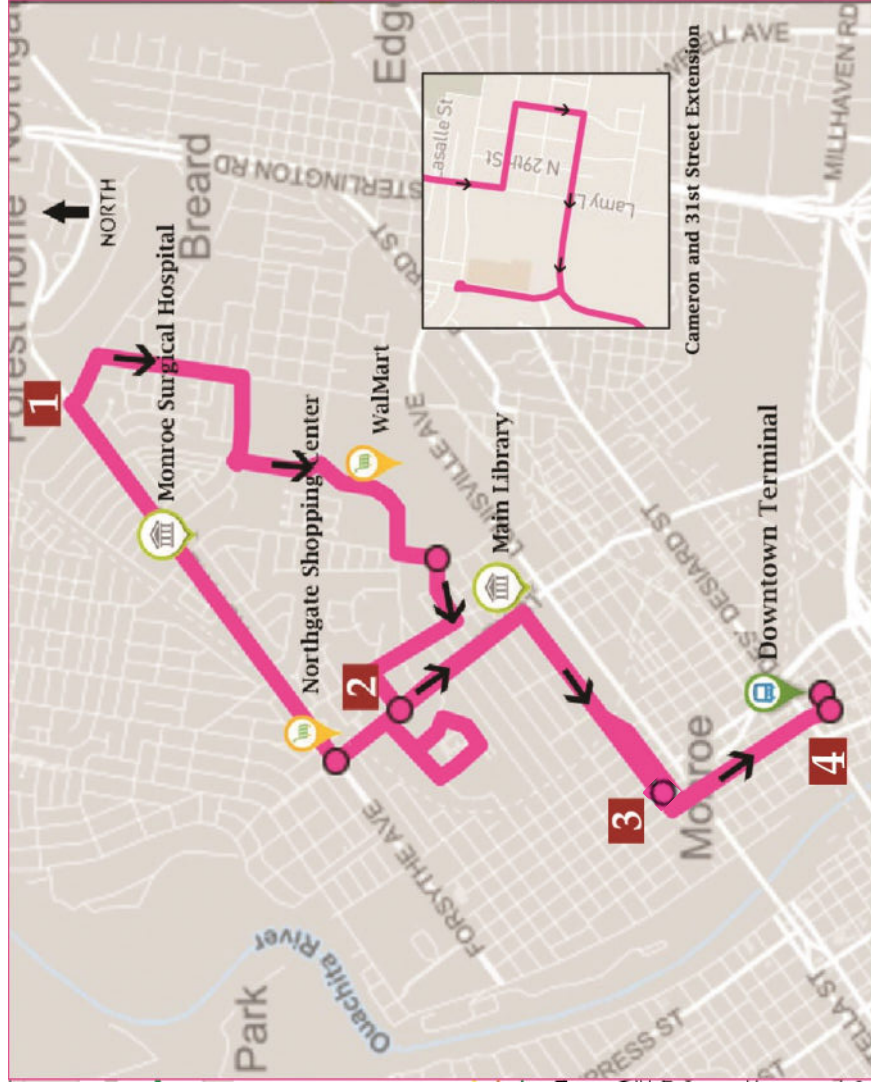

ROUTE 3

TWIN CITY MALL ROUTE: INBOUND

1 BUS STARTS AT
Forsythe & Loop

2 BUS ARRIVES AT
18th & Ave of America

3 BUS ARRIVES AT
Hudson & 6th

4 BUS ARRIVES AT
Downtown Terminal

Proudly managed by **First Transit**

MONDAY - SATURDAY							
Forsythe & Loop Rd	18th Street & Ave. of America		Hudson & 6th		Downtown Terminal		
	AM	PM	AM	PM	AM	PM	
6:27 AM	12:17 PM	6:33 AM	12:23 PM	6:47 AM	12:37 PM	6:50 AM	12:40 PM
7:17 AM	1:07 PM	7:23 AM	1:13 PM	7:37 AM	1:27 PM	7:40 AM	1:30 PM
8:07 AM	1:57 PM	8:13 AM	2:03 PM	8:27 AM	2:17 PM	8:30 AM	2:20 PM
8:57 AM	2:47 PM	9:03 AM	2:53 PM	9:17 AM	3:07 PM	9:20 AM	3:10 PM
9:47 AM	3:37 PM	9:53 AM	3:43 PM	10:07 AM	3:57 PM	10:10 AM	4:00 PM
*10:37 AM	4:27 PM	10:43 AM	4:33 PM	10:57 AM	4:47 PM	11:00 AM	4:50 PM
11:27 AM	5:17 PM	11:33 AM	5:23 PM	11:47 AM	5:37 PM	11:50 AM	5:40 PM
	6:07 PM	6:13 PM		6:27 PM		6:30 PM	

- ◆ Northgate Shopping Center
- ◆ Monroe Surgical Hospital
- ◆ Main Library
- ◆ Neighborhood WalMart

Watch this route in real-time on the
ETA SPOT app.

318.329.2207

www.mtchbus.org www.mtsbus.org

TWIN CITY MALL ROUTE: OUTBOUND

ROUTE 3

1
BUS STARTS AT
Downtown Terminal

2
BUS ARRIVES AT
18th & Forsythe

3
BUS ARRIVES AT
Forsythe & Loop

MONDAY - SATURDAY					
Downtown Terminal (D)		18th Street & Forsythe		Forsythe & Loop	
AM	PM	AM	PM	AM	PM
6:07 AM	12:47 PM	6:39 AM	12:29 PM	6:27 AM	12:17 PM
6:57 AM	1:37 PM	7:29 AM	1:19 PM	7:17 AM	1:07 PM
7:47 AM	2:27 PM	8:19 AM	2:09 PM	8:07 AM	1:57 PM
8:37 AM	3:17 PM	9:09 AM	2:59 PM	8:57 AM	2:47 PM
9:27 AM	4:07 PM	9:59 AM	3:49 PM	9:47 AM	3:37 PM
*10:17 AM	4:57 PM	10:49 AM	4:39 PM	10:37 AM	4:27 PM
11:07 AM		11:39 AM	5:29 PM	11:27 AM	5:17 PM
11:57 AM					