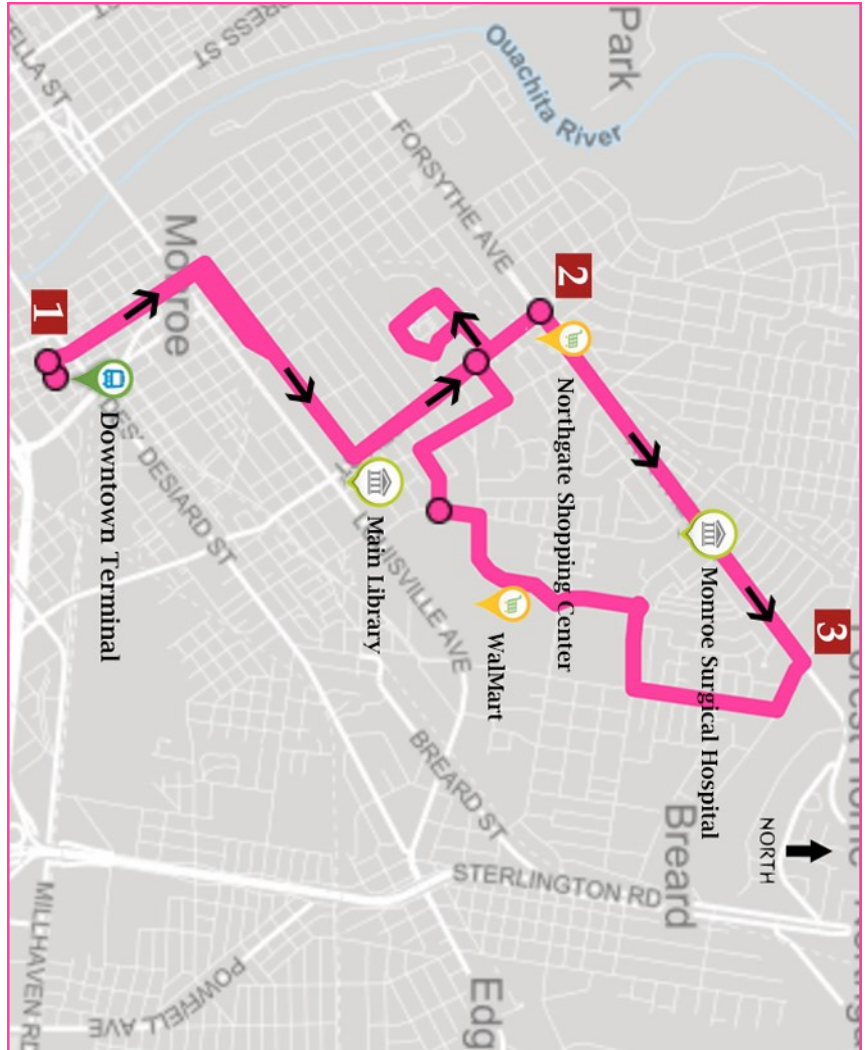

ROUTE 3

TWIN CITY MALL ROUTE: INBOUND

1 BUS STARTS AT
Forsythe & Loop

2 BUS ARRIVES AT
18th & Ave of America

3 BUS ARRIVES AT
Hudson & 6th

4 BUS ARRIVES AT
Downtown Terminal

Proudly managed by **First Transit**

* Saturday service begins at 10:15am

SEE OTHER SIDE FOR INFORMATION ABOUT BUSES GOING AWAY FROM DOWNTOWN

3
TWIN CITY MALL

RIDE GUIDE

Schedule Route Information
Revised December 1, 2022

ROUTE 3 POINTS OF INTEREST:

- ◆ Northgate Shopping Center
- ◆ Monroe Surgical Hospital
- ◆ Main Library
- ◆ Neighborhood WalMart

Watch this route in real-time on the
ETA SPOT app.

318.329.2207

www.mtchbus.org www.mtsbus.org

TWIN CITY MALL ROUTE: OUTBOUND

ROUTE 3

1
BUS STARTS AT
Downtown Terminal

2
BUS ARRIVES AT
18th & Forsythe

3
BUS ARRIVES AT
Forsythe & Loop

MONDAY - SATURDAY					
Downtown Terminal (D)		18th Street & Forsythe		Forsythe & Loop	
AM	PM	AM	PM	AM	PM
6:07 AM	12:47 PM	6:39 AM	12:29 PM	6:27 AM	12:17 PM
6:57 AM	1:37 PM	7:29 AM	1:19 PM	7:17 AM	1:07 PM
7:47 AM	2:27 PM	8:19 AM	2:09 PM	8:07 AM	1:57 PM
8:37 AM	3:17 PM	9:09 AM	2:59 PM	8:57 AM	2:47 PM
9:27 AM	4:07 PM	9:59 AM	3:49 PM	9:47 AM	3:37 PM
*10:17 AM	4:57 PM	10:49 AM	4:39 PM	10:37 AM	4:27 PM
11:07 AM		11:39 AM	5:29 PM	11:27 AM	5:17 PM
11:57 AM					